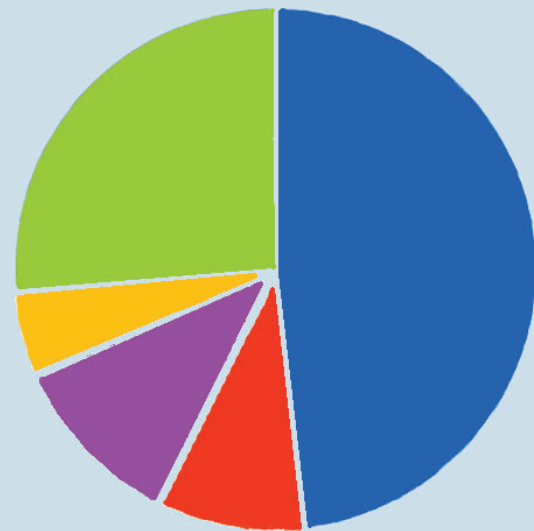

MyRoslynBranch

IN 2018...

ROSLYN BRANCH LIBRARY
2412 AVONDALE AVENUE
ROSLYN, PA 19001
215-886-9818
ABINGTONFREELIBRARY.ORG

AT ROSLYN BRANCH

Browse over **20,700** books, magazines, DVDs, CDs, Playaways, science kits, and more.

SERVES THE COMMUNITY

16,641 visitors checked out **27,740** items

Roslyn Ardsley Glenside Crestmont All other wards

5,070 PEOPLE CAME TO 353 PROGRAMS

- Stitch and Chat
- Master Gardener
- Crafts
- Story Times
- Playdate on Avondale
- Family Nights
- Science Time
- Roslyn READS!
- *and more!*